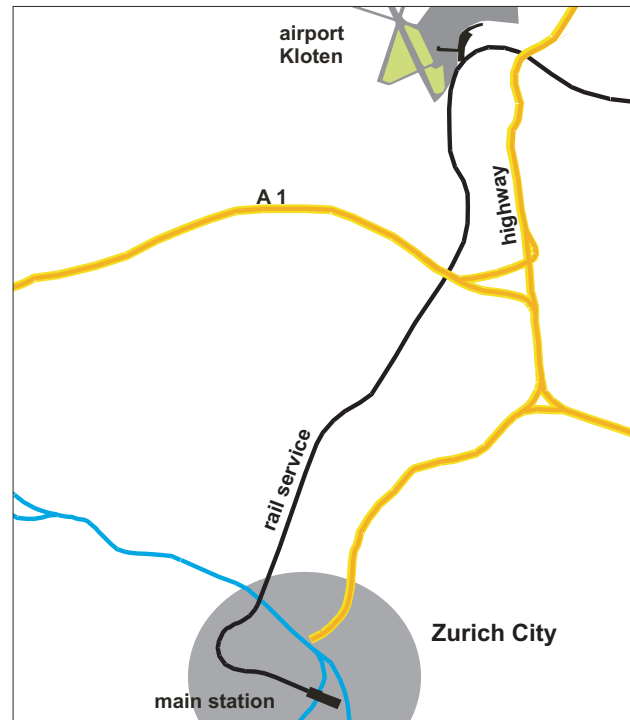

Scientific Research Service

You will find us....

From Zurich airport

By taxi

To Zurich, **Zeughausstrasse 31** (intercom system)

By train (SBB)

From train station Zurich airport on all trains to Zurich main station

By streetcar/tram

From stop 'Zurich Airport' with the streetcar No **10** to 'Bahnhofplatz / Hauptbahnhof' (takes about 45 minutes)

From Zurich main station

On Foot (about 15 minutes)

Via Bahnhofplatz - Postbrücke (bridge) - Kasernenstrasse to **Zeughausstrasse 31** (intercom system)

By streetcar/tram

From stop "Bahnhofplatz" by streetcar No. **14** or **3** (direction Triemli or Albisrieden) to "Sihlpost", walk in the same direction, turn right to **Zeughausstrasse 31** (intercom system)