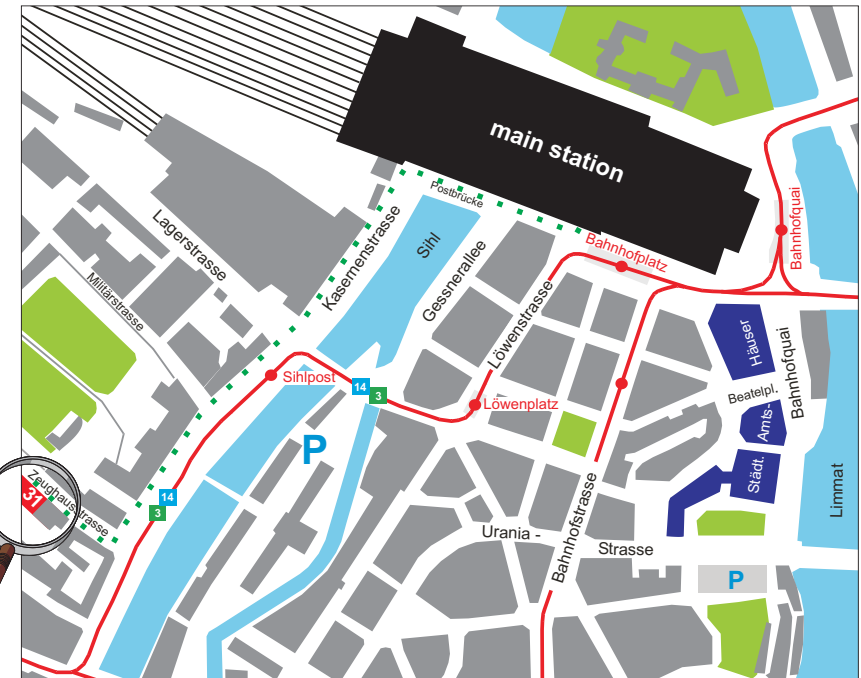

Scientific Research Service

You will find us....

From Zurich airport

By taxi

To Zurich, **Zeughausstrasse 31** (intercom system)

By train (SBB)

From train station Zurich airport on all trains to Zurich main station

By streetcar/tram

From stop 'Zurich Airport' with the streetcar No **10** to 'Bahnhofplatz / Hauptbahnhof' (takes about 45 minutes)

From Zurich main station

On Foot (about 15 minutes)

Via Bahnhofplatz - Postbrücke (bridge) - Kasernenstrasse to **Zeughausstrasse 31** (intercom system)

By streetcar/tram

From stop "Bahnhofplatz" by streetcar No. **14** or **3** (direction Triemli or Albisrieden) to "Sihlpost", walk in the same direction, turn right to **Zeughausstrasse 31** (intercom system)