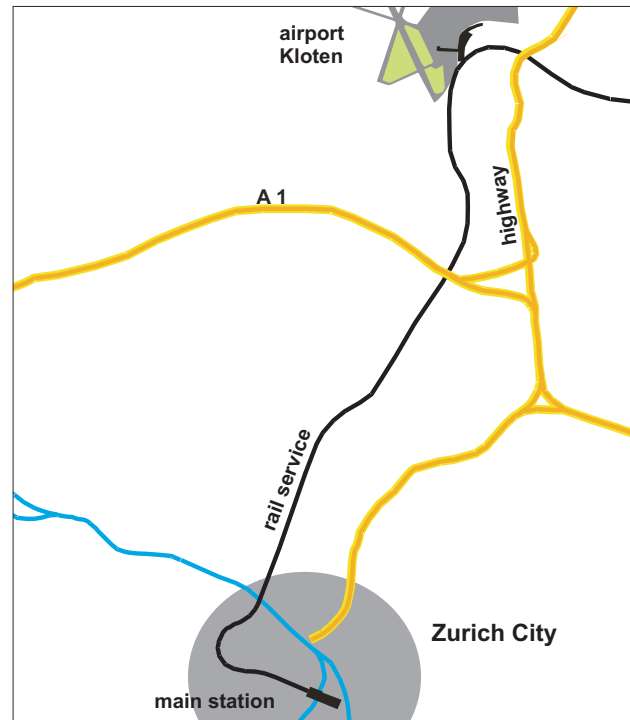

Forensic Institute Zurich

You will find us....

From Zurich airport

By taxi

To Zurich, **Zeughausstrasse 11**
(Criminal Investigation Department - reception)

By train (SBB)

From train station Zurich airport on all trains to Zurich main station

By streetcar/tram

From stop 'Zurich Airport' with the streetcar No **10** to
'Bahnhofplatz / Hauptbahnhof' (takes about 45 minutes)

From Zurich main station

On Foot (about 15 minutes)

Via Bahnhofplatz - Postbrücke (bridge) - Kasernenstrasse to
Zeughausstrasse 11 (Criminal Investigation Department - reception)

By streetcar/tram

From stop "Bahnhofplatz" by streetcar No. **14** or **3**
(direction Triemli or Albisrieden) to "Sihlpost", walk in the same
direction, turn right to **Zeughausstrasse 11**
(Criminal Investigation Department - reception)