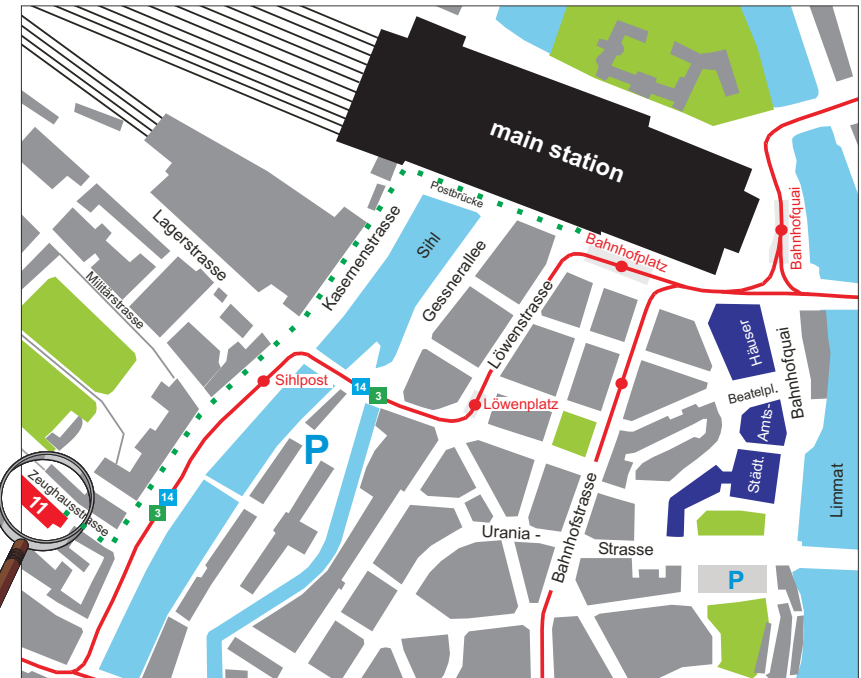

Forensic Institute Zurich

You will find us....

From Zurich airport

By taxi

To Zurich, **Zeughausstrasse 11**
(Criminal Investigation Department - reception)

By train (SBB)

From train station Zurich airport on all trains to Zurich main station

By streetcar/tram

From stop 'Zurich Airport' with the streetcar No **10** to
'Bahnhofplatz / Hauptbahnhof' (takes about 45 minutes)

From Zurich main station

On Foot (about 15 minutes)

Via Bahnhofplatz - Postbrücke (bridge) - Kasernenstrasse to
Zeughausstrasse 11 (Criminal Investigation Department - reception)

By streetcar/tram

From stop "Bahnhofplatz" by streetcar No. **14** or **3**
(direction Triemli or Albisrieden) to "Sihlpost", walk in the same
direction, turn right to **Zeughausstrasse 11**
(Criminal Investigation Department - reception)